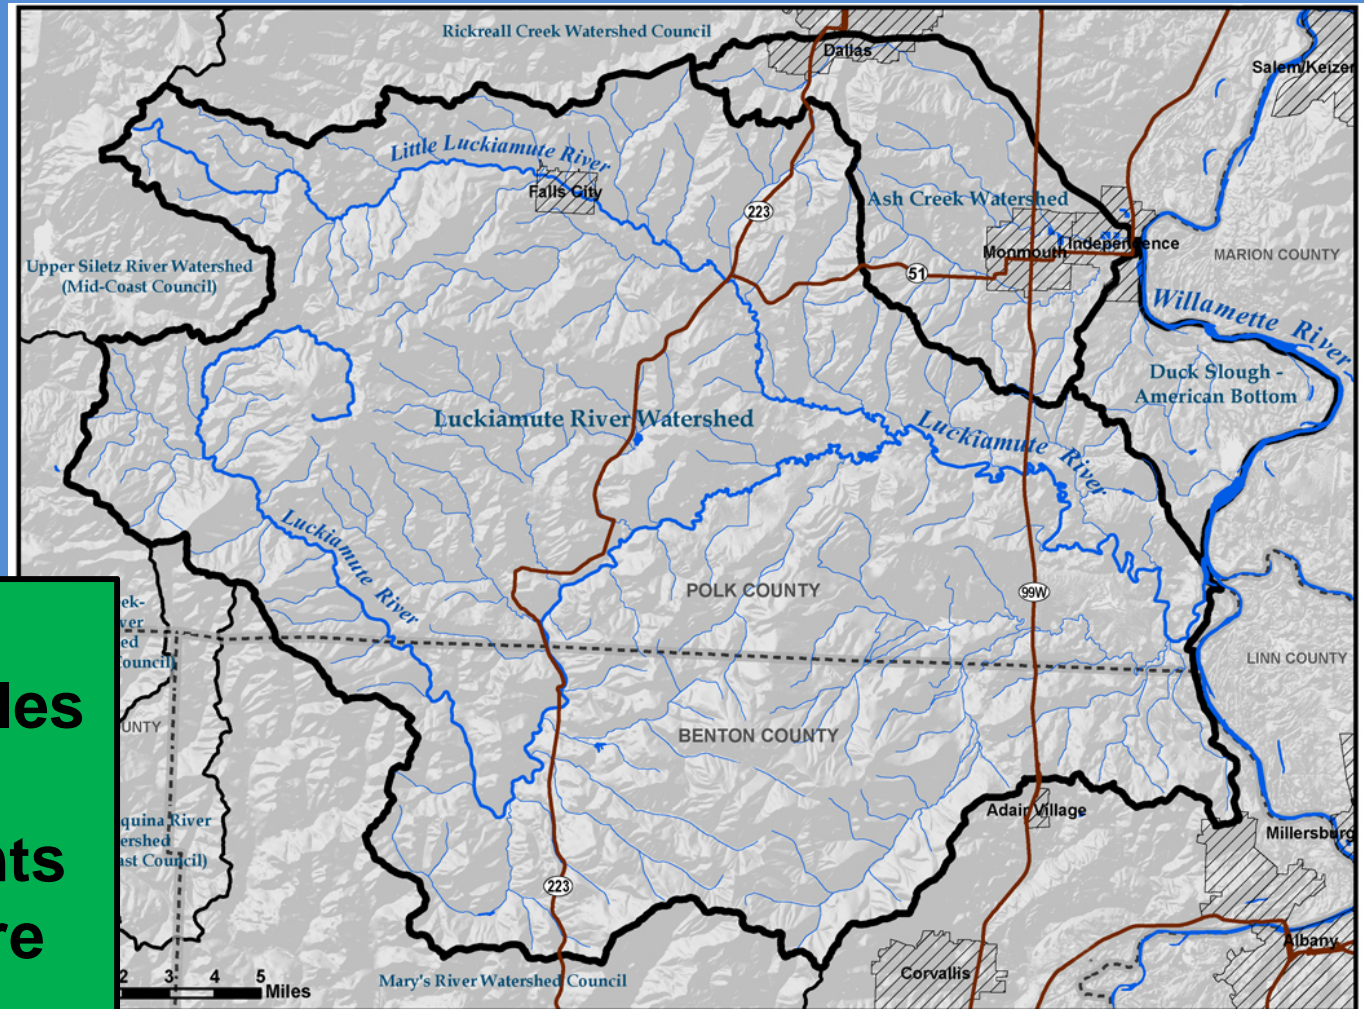

Luckiamute Watershed Council

- 366 sq. miles
- 469 stream miles
- 3 urban areas
- 50,000 residents
- 30% agriculture
- 57% forests